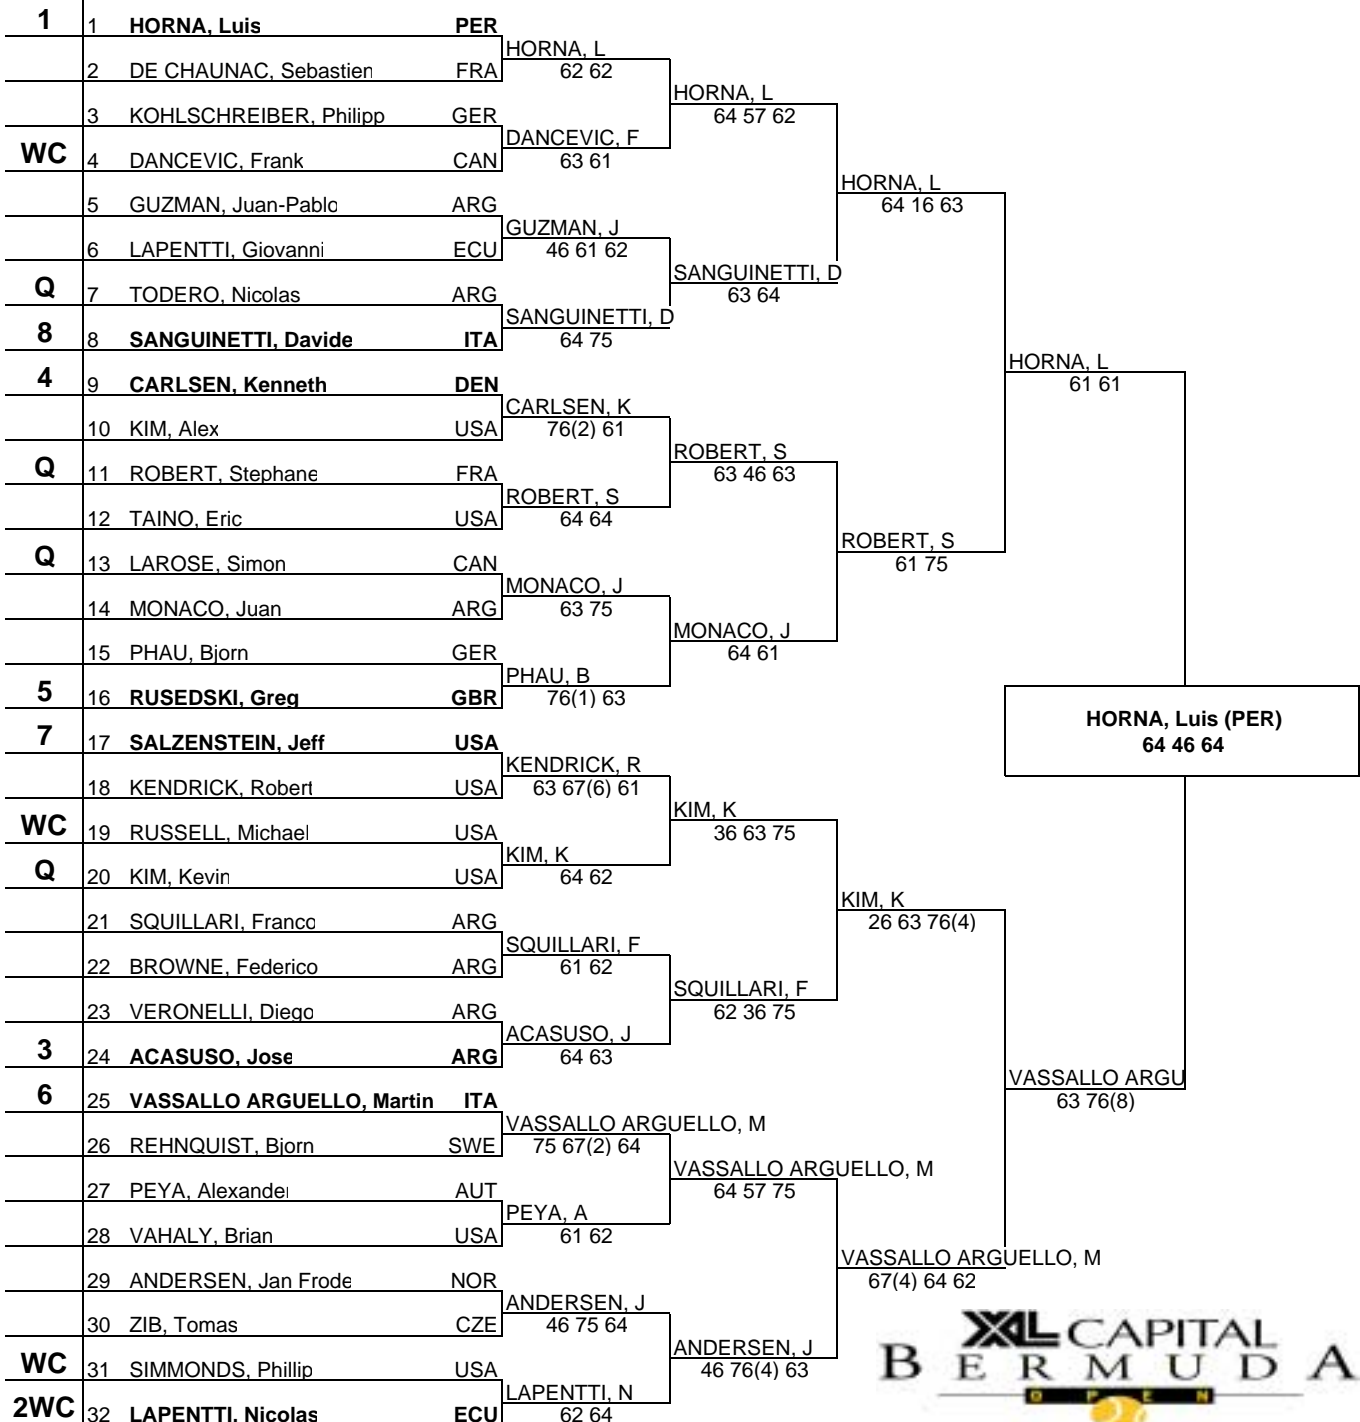

# XL Capital Bermuda Open

## MAIN DRAW SINGLES

19-25 April 2004

Hartru

\$100,000

ATP, Inc. © Copyright 2001

Seeded Players	Rank	Lucky Losers	Replaces	Last Direct Acceptance
1 HORNA, Luis (PER)	60			
2 LAPENTTI, Nicolas (ECU)	62			Brian Vahaly, 188
3 ACASUSO, Jose (ARG)	72			
4 CARLSEN, Kenneth (DEN)	99			
		<b>Retirement/W.O.</b>	<b>Reasons</b>	
5 RUSEDISKI, Greg (GBR)	105			Ed Hardisty
6 VASSALLO ARGUELLO, Martin (ITA)	115			
7 SALZENSTEIN, Jeff (USA)	116			
8 SANGUINETTI, Davide (ITA)	120			Challenger Supervisor